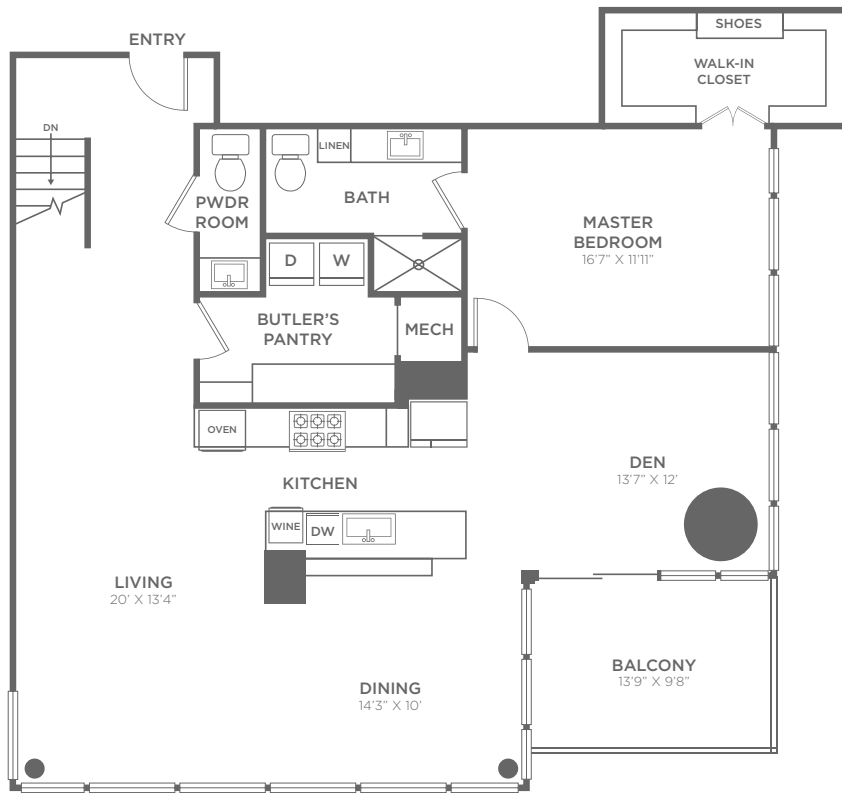

P6

2 BEDROOM + DEN, DUPLEX, 2.5 BATH, 2587 SQ.FT.

FLOOR 33

All dimensions are approximate and subject to construction variances.
Plans may contain minor variations from floor to floor.