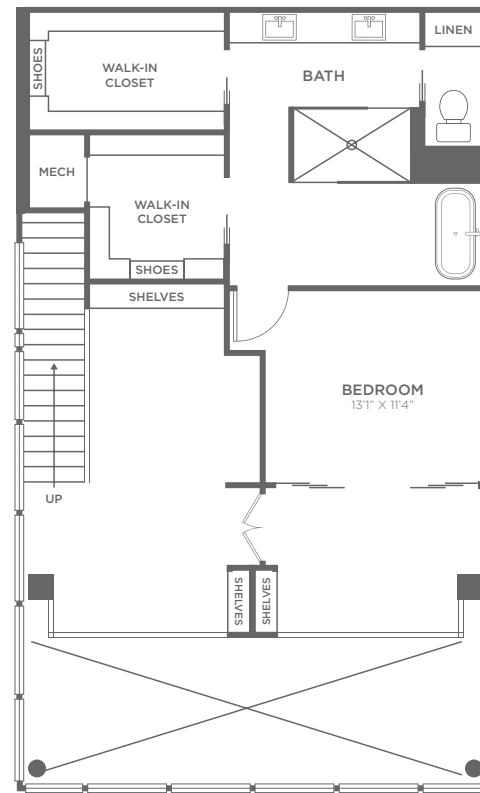

P6

2 BEDROOM + DEN, DUPLEX, 2.5 BATH, 2587 SQ.FT.

FLOOR 33

All dimensions are approximate and subject to construction variances.
Plans may contain minor variations from floor to floor.