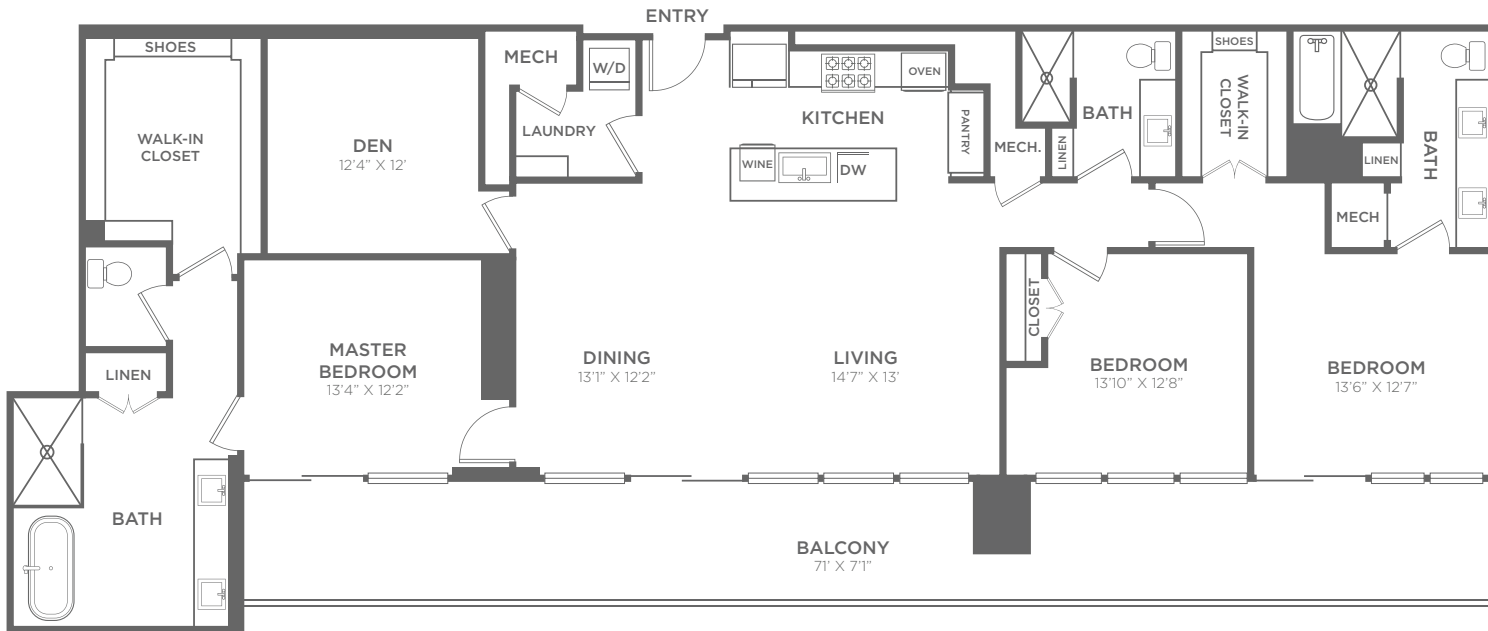

P4

3 BEDROOM + DEN, 3 BATH, 2300 SQ.FT.

FLOORS 31,32

All dimensions are approximate and subject to construction variances. Plans may contain minor variations from floor to floor.

www.LiveParkDistrict.com

(214) 532 9440
LiveParkDistrict@fsresidential.com