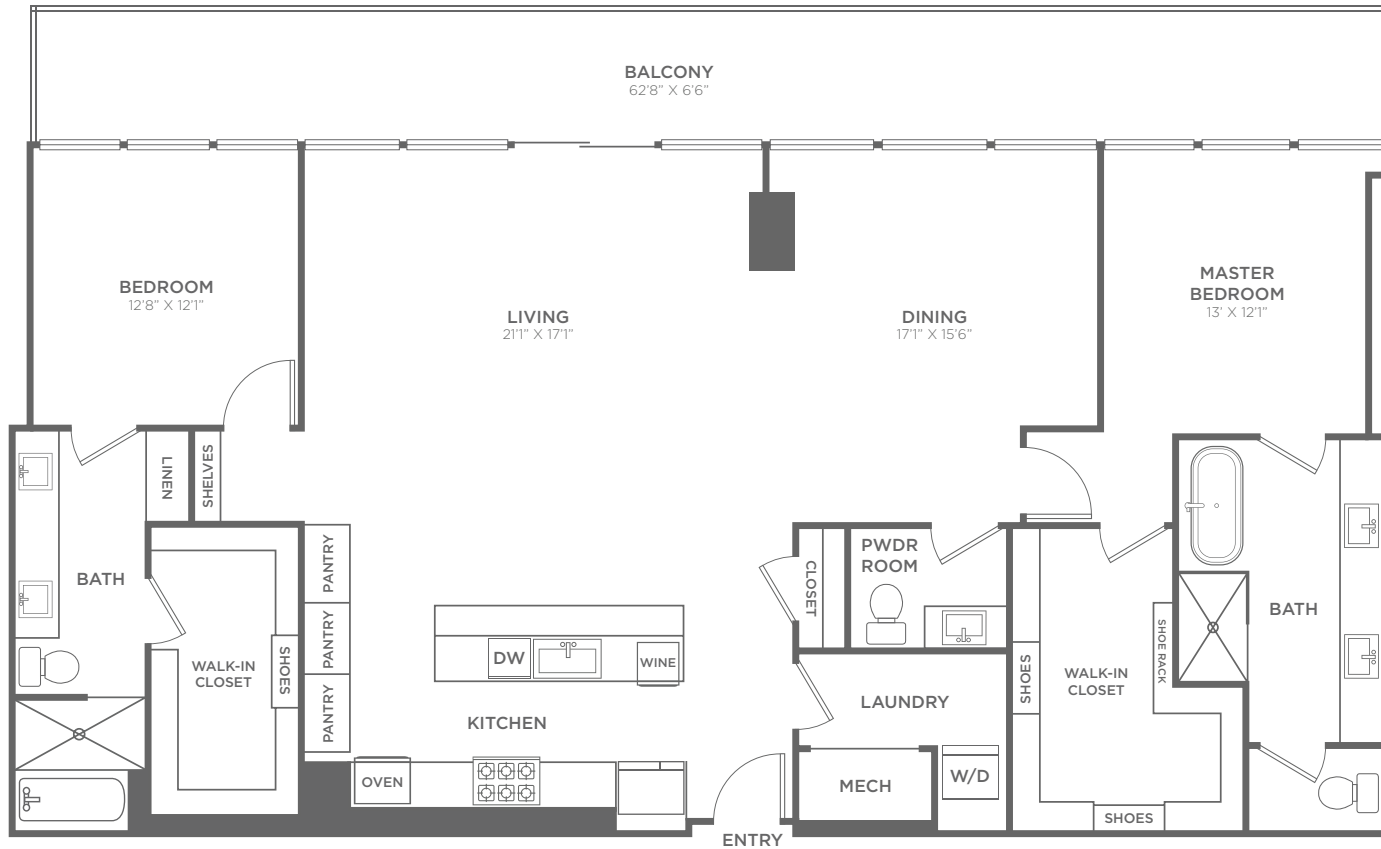

P3

2 BEDROOM, 2.5 BATH, 2053 SQ.FT.

TRUE NORTH

FLOORS 31, 32

All dimensions are approximate and subject to construction variances. Plans may contain minor variations from floor to floor.

www.LiveParkDistrict.com