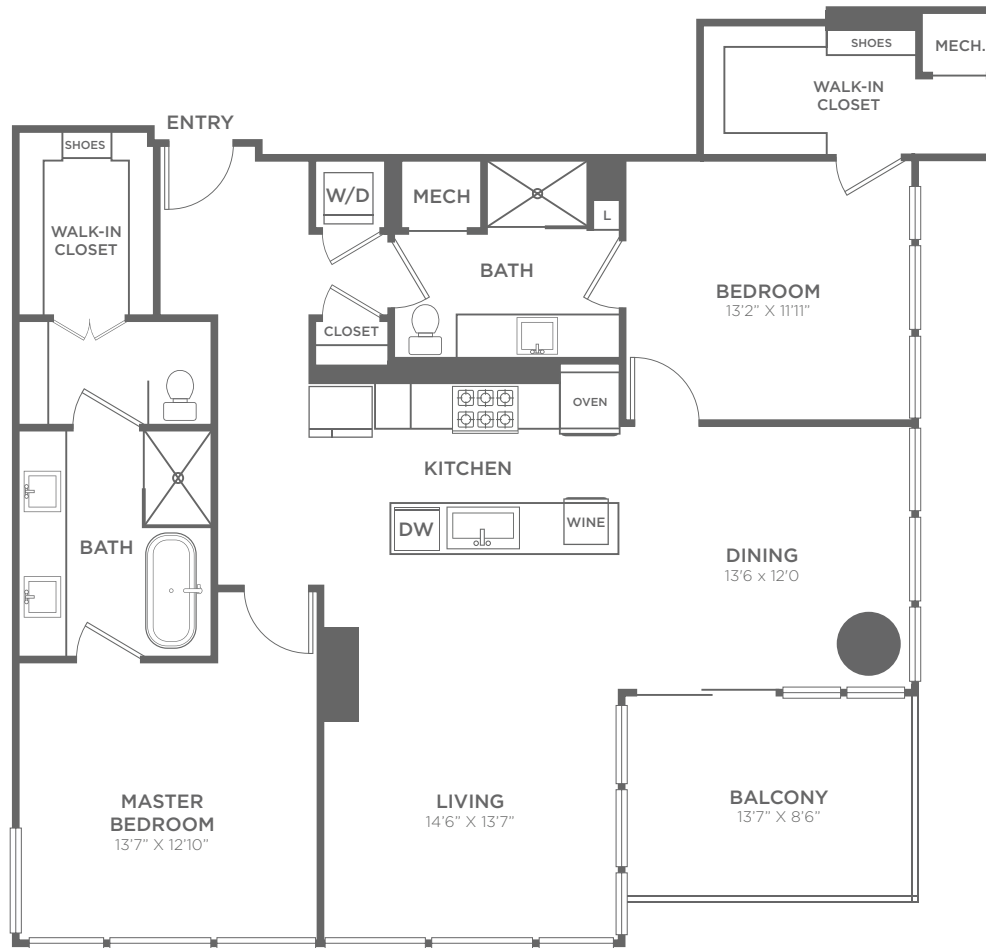

# P1

2 BEDROOM, 2 BATH, 1506 SQ.FT.

TRUE NORTH

FLOORS 31,32

All dimensions are approximate and subject to construction variances.  
Plans may contain minor variations from floor to floor.

[www.LiveParkDistrict.com](http://www.LiveParkDistrict.com)