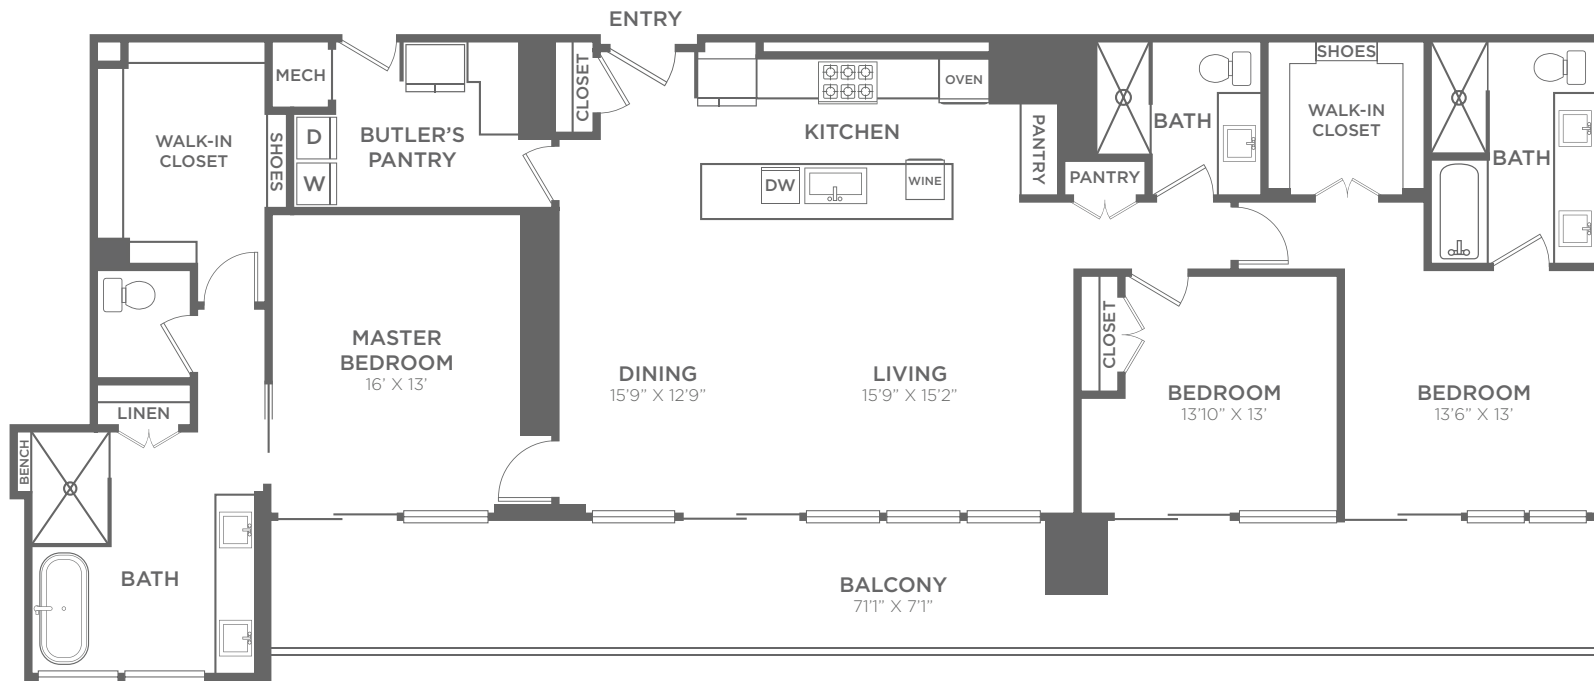

East Super Penthouse

3 BEDROOM, 3 BATH, 2298 SQ.FT.

TRUE NORTH

FLOOR 33

All dimensions are approximate and subject to construction variances.
Plans may contain minor variations from floor to floor.

www.LiveParkDistrict.com