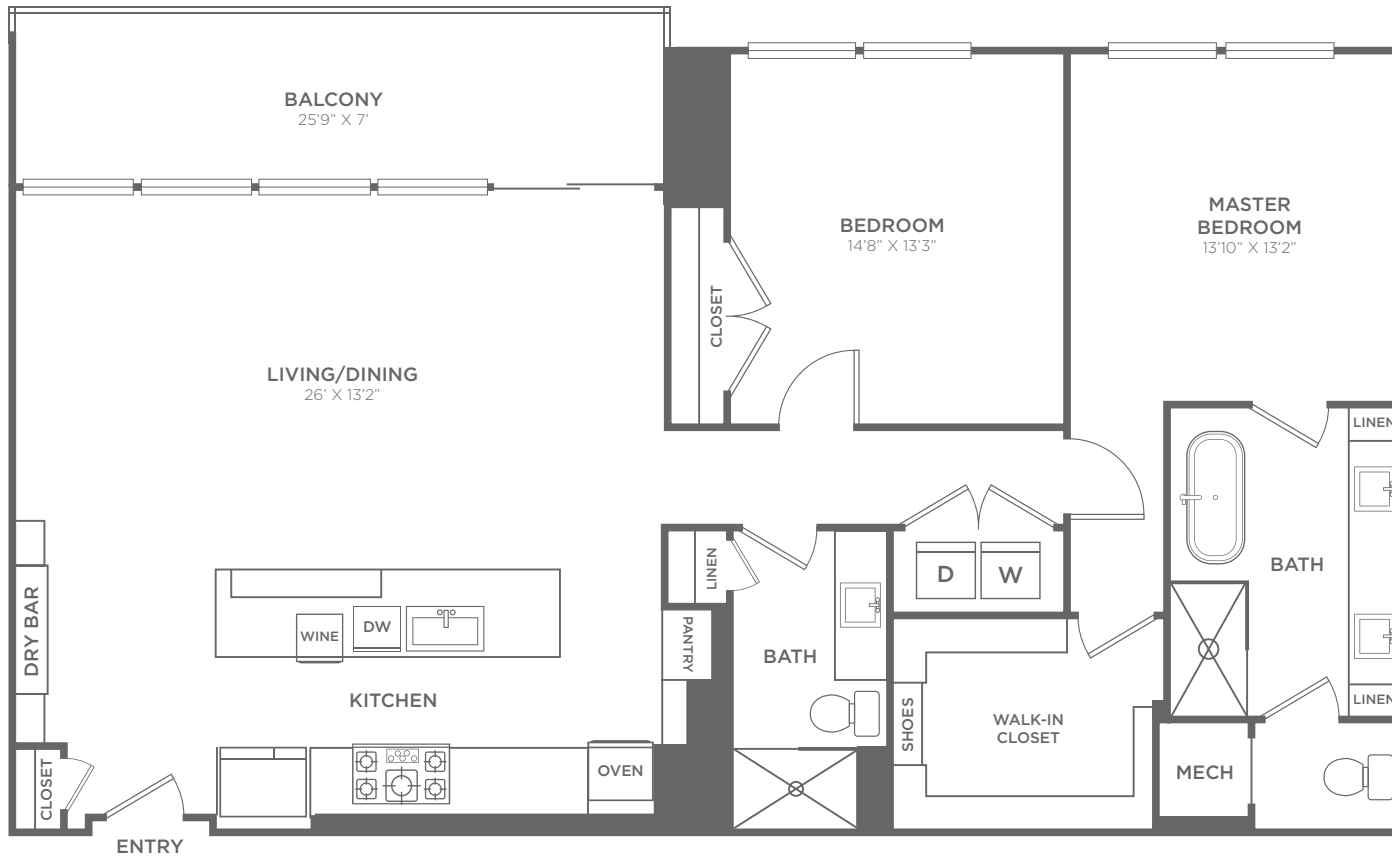

# B5

2 BEDROOM, 2 BATH, 1685 SQ.FT.

All dimensions are approximate and subject to construction variances.  
Plans may contain minor variations from floor to floor.

[www.LiveParkDistrict.com](http://www.LiveParkDistrict.com)