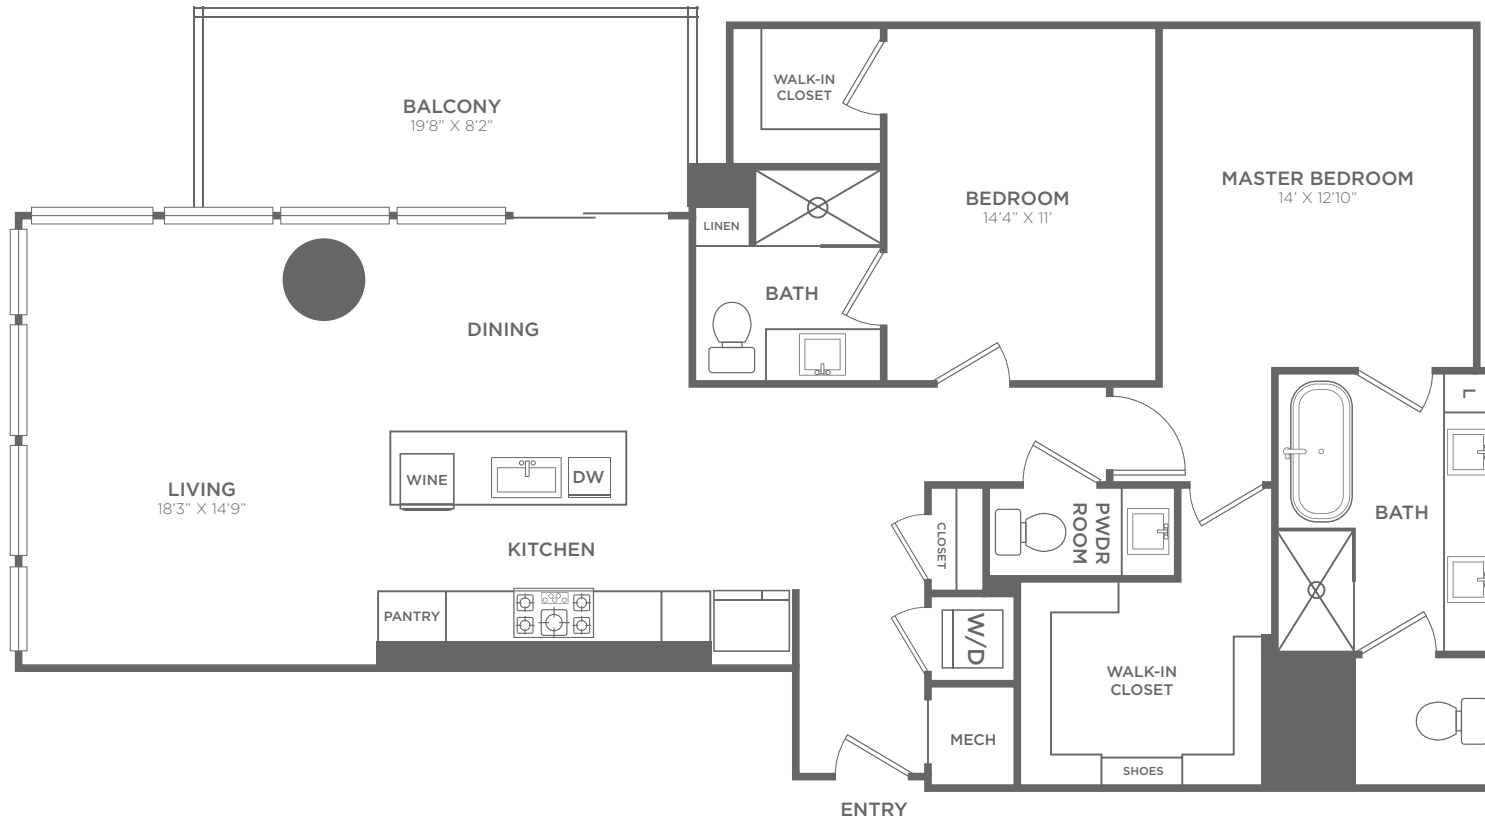

B4

2 BEDROOM, 2.5 BATH, 1575 SQ.FT.

RESIDENCES AT
PARK DISTRICT

FLOORS 7-30

All dimensions are approximate and subject to construction variances.
Plans may contain minor variations from floor to floor.

www.LiveParkDistrict.com