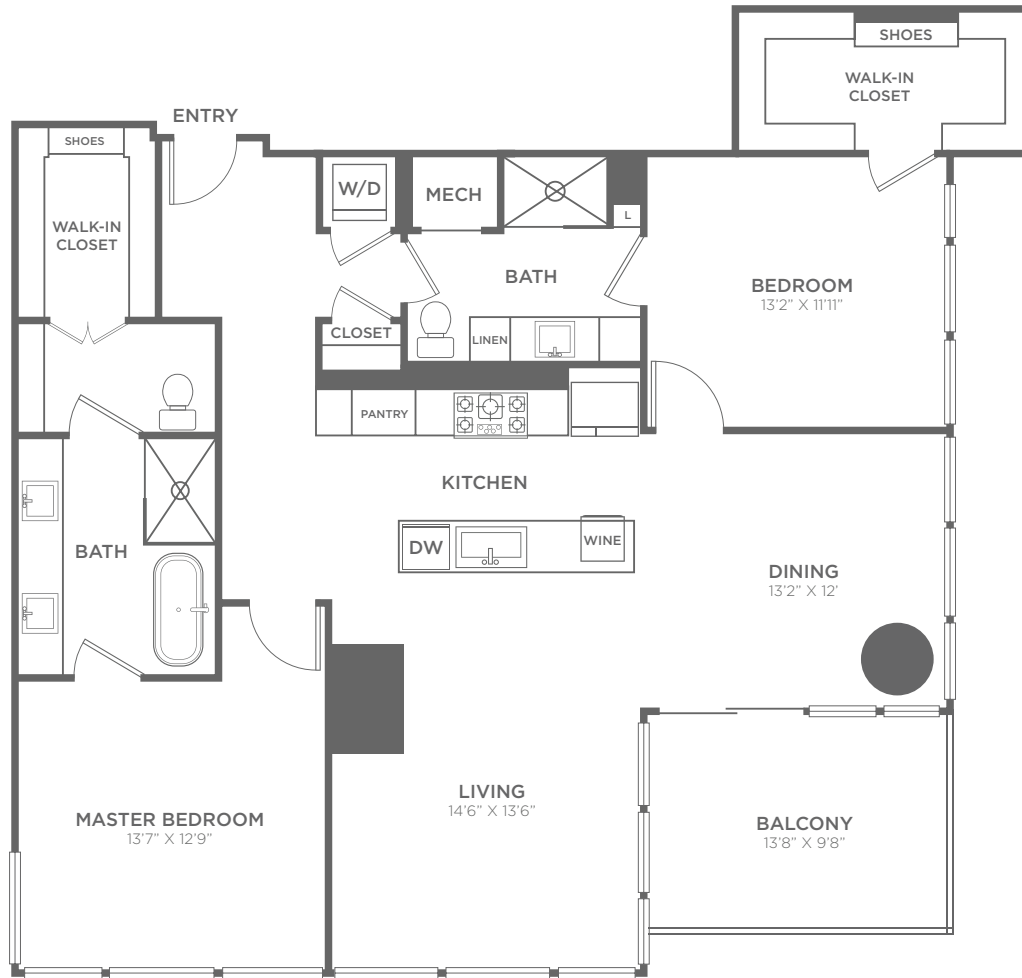

B3

2 BEDROOM, 2 BATH, 1505 SQ.FT.

All dimensions are approximate and subject to construction variances.
Plans may contain minor variations from floor to floor.