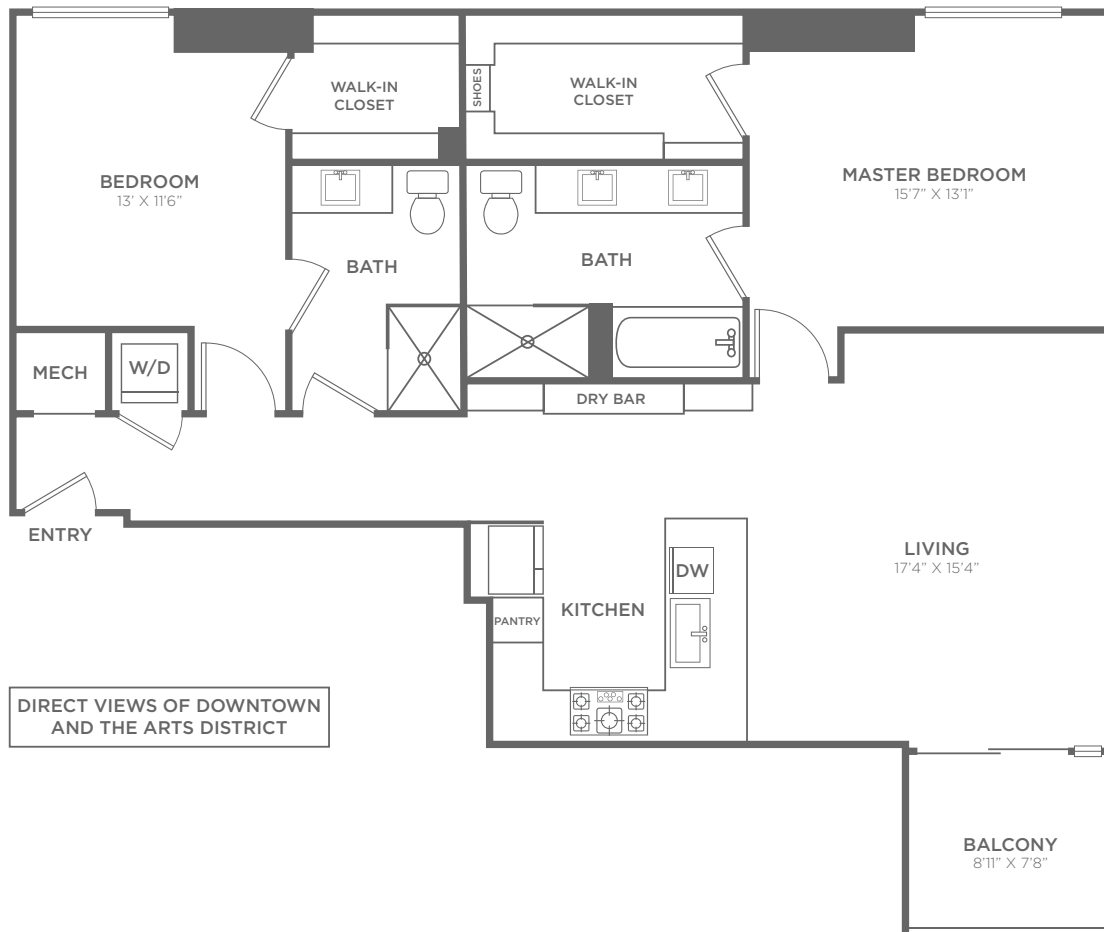

B2

2 BEDROOM, 2 BATH, 1361 SQ.FT.

FLOORS 7-30

FLOOR 6

All dimensions are approximate and subject to construction variances.
Plans may contain minor variations from floor to floor.

www.LiveParkDistrict.com

(214) 532 9440
LiveParkDistrict@fsresidential.com