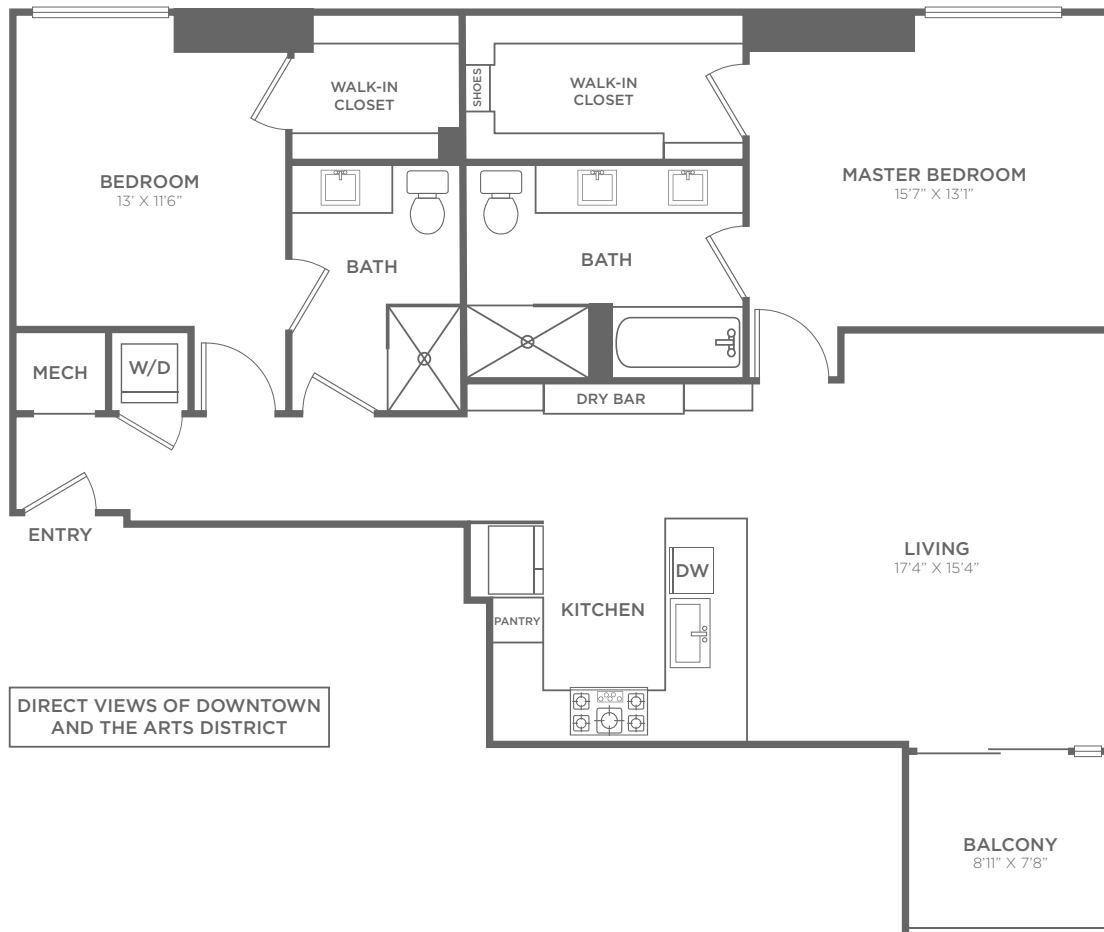

B2

2 BEDROOM, 2 BATH, 1361 SQ.FT.

DIRECT VIEWS OF DOWNTOWN
AND THE ARTS DISTRICT

FLOORS 7-30

FLOOR 6

All dimensions are approximate and subject to construction variances.
Plans may contain minor variations from floor to floor.