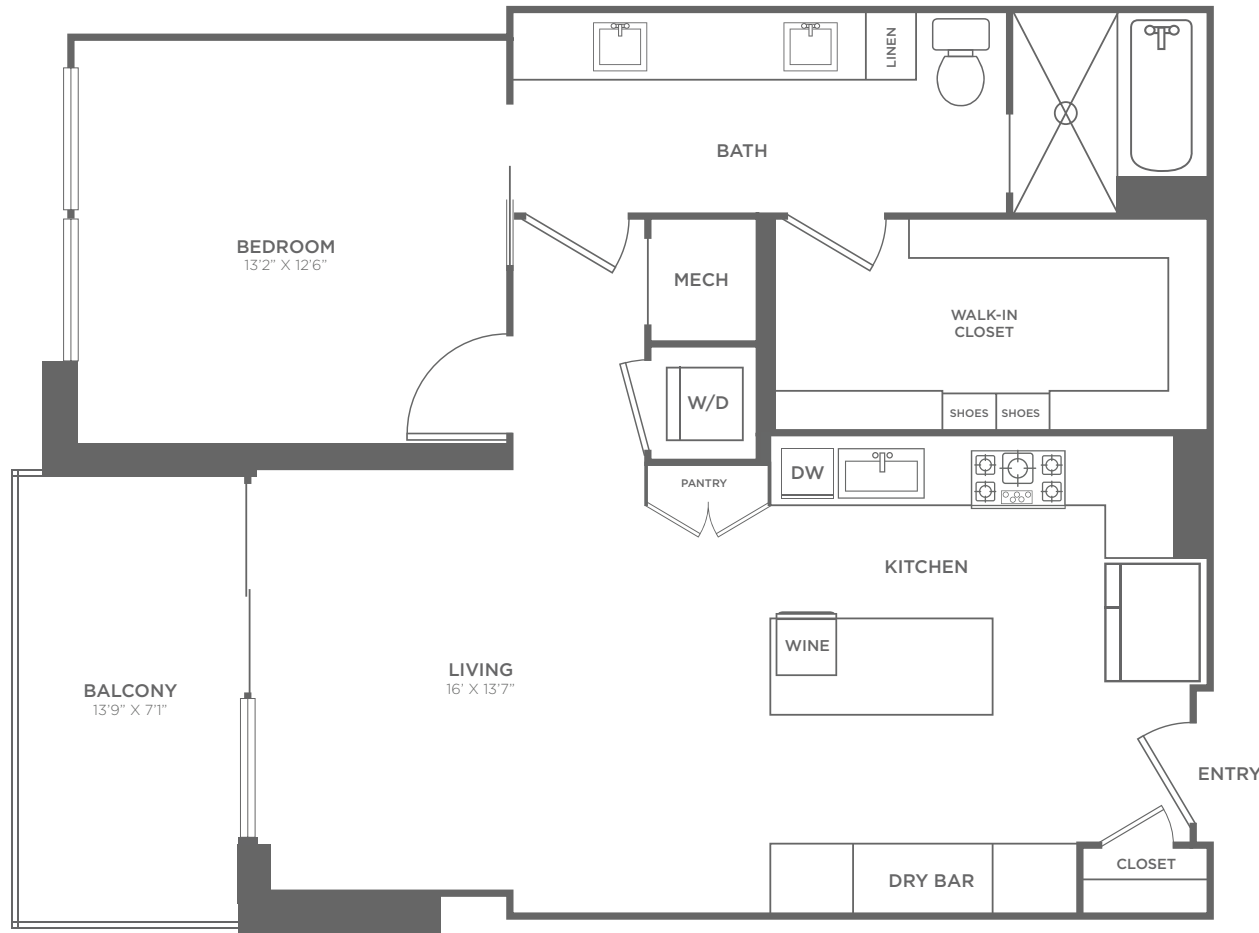

# A3

1 BEDROOM, 1 BATH, 951 SQ.FT.

FLOORS 7-30

FLOOR 6

All dimensions are approximate and subject to construction variances.  
Plans may contain minor variations from floor to floor.

[www.LiveParkDistrict.com](http://www.LiveParkDistrict.com)