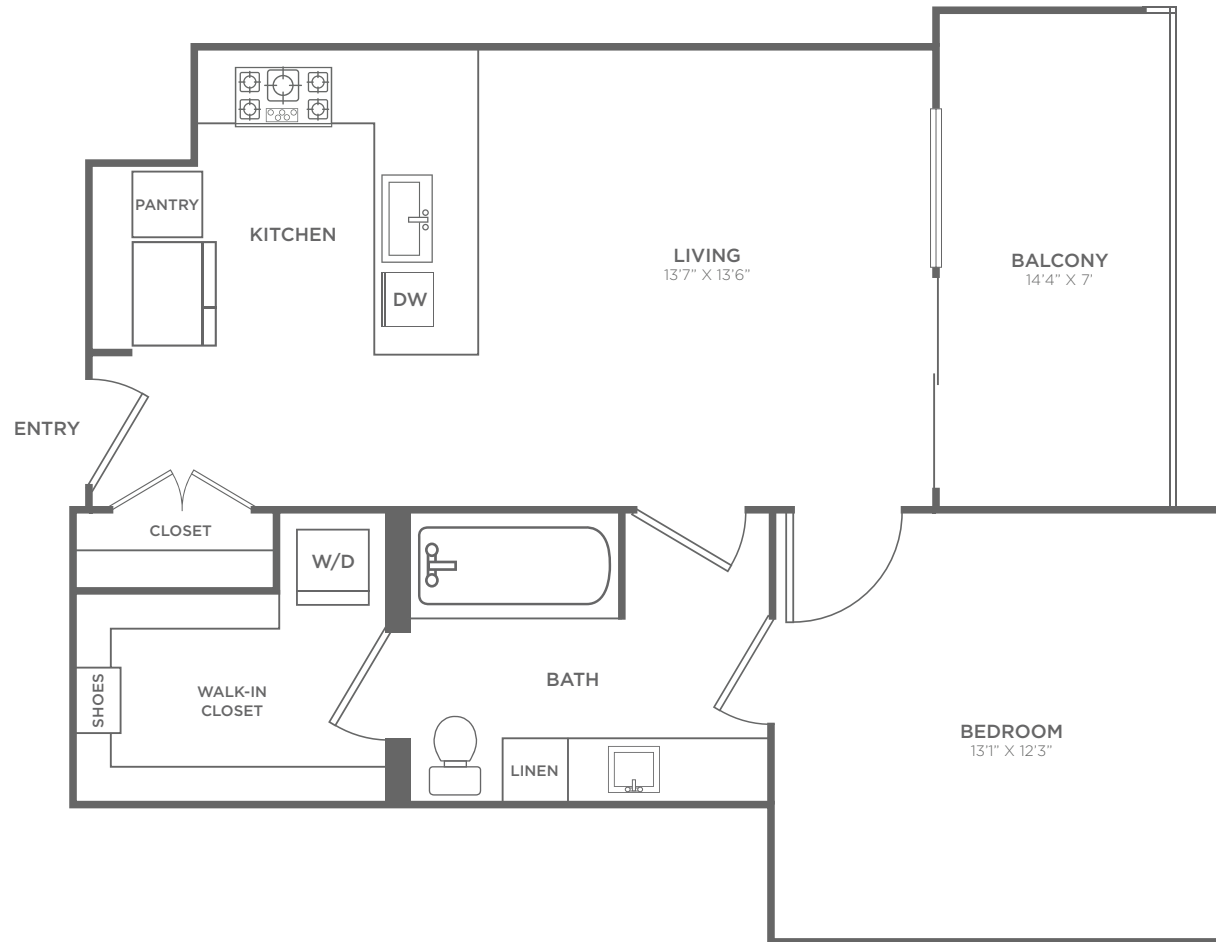

A1

1 BEDROOM, 1 BATH, 782 SQ.FT.

FLOORS 7-30

FLOOR 6

All dimensions are approximate and subject to construction variances.
Plans may contain minor variations from floor to floor.

www.LiveParkDistrict.com

(214) 532 9440
LiveParkDistrict@fsresidential.com